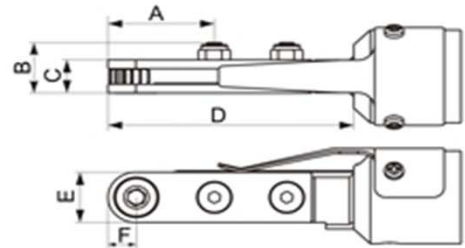

OP-808LS

OP-808LS Rear exhaust 後排氣

MODEL 型號	A mm	B mm	C mm	D mm	E mm	F mm
OP-808LS	38.2	20	13.2	88.2	20	10.2
OP-809LS	44.4	26	18	109	25.2	12.2
OP-810LS	46	26	18	110	28.2	14.1

Air Ratchet Wrench Order Code Reference

Model 型號	OP-808LS	OP-809LS	OP-810LS
Hex Size 六角尺寸	Order Code 訂貨號		
6mm	OP-808LS-6		
7mm	OP-808LS-7		
8mm	OP-808LS-8		
9mm	OP-808LS-9		
10mm	OP-808LS-10	OP-809LS-10	
11mm	OP-808LS-11	OP-809LS-11	
12mm	OP-808LS-12	OP-809LS-12	
13mm		OP-809LS-13	
14mm		OP-809LS-14	
17mm			OP-810LS-17
1/4"	OP-808LS-1/4"		
3/8"	OP-808LS-3/8"		
1/2"		OP-809LS-1/2"	
9/16"		OP-809LS-9/16"	
5/8"			OP-810LS-5/8"
11/16"			OP-810LS-11/16"

MODEL	Hex Size	Working Torque		MAX. Torque		Free Speed rpm	Air Consumption		Overall Length		Air Inlet P.T	Net Weight		Sound Level dB(A)
	mm	Nm	ft-lb	Nm	ft-lb		l/min	cfm	mm	inch		kg	lb	
OP-808LS	6,7,8,10,11,12, (1/4",3/8")	10	7	10	7	180	127	4.5	300	11.81	4-Jan	1.3	2.87	86